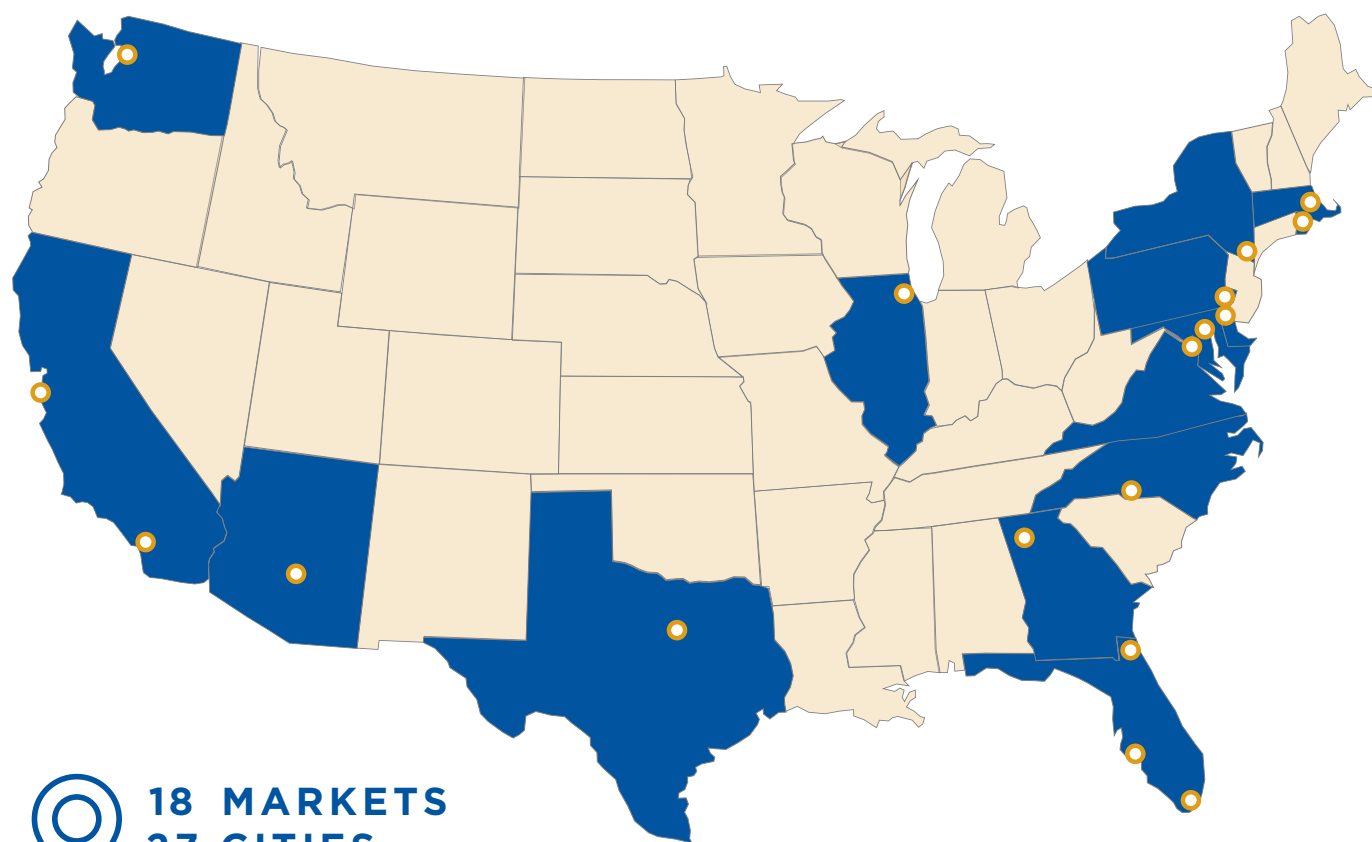

YEAR UP LOCATIONS

18 MARKETS
27 CITIES
33 CAMPUSES

Year Up Arizona

Central City Campus

1245 E Buckeye Road,
 Room A166
 Phoenix, AZ 85034

East Valley Campus

Southern New Hampshire
 University
 1255 West Baseline Road
 Mesa, AZ 85202

Year Up Baltimore

Baltimore City Community College
 2600 Liberty Heights Avenue
 South Pavilion – 3rd Floor
 Baltimore, MD 21215

Year Up Bay Area

Diablo Valley Campus

321 Golf Club Road, ET-114
 Pleasant Hill, CA 94523